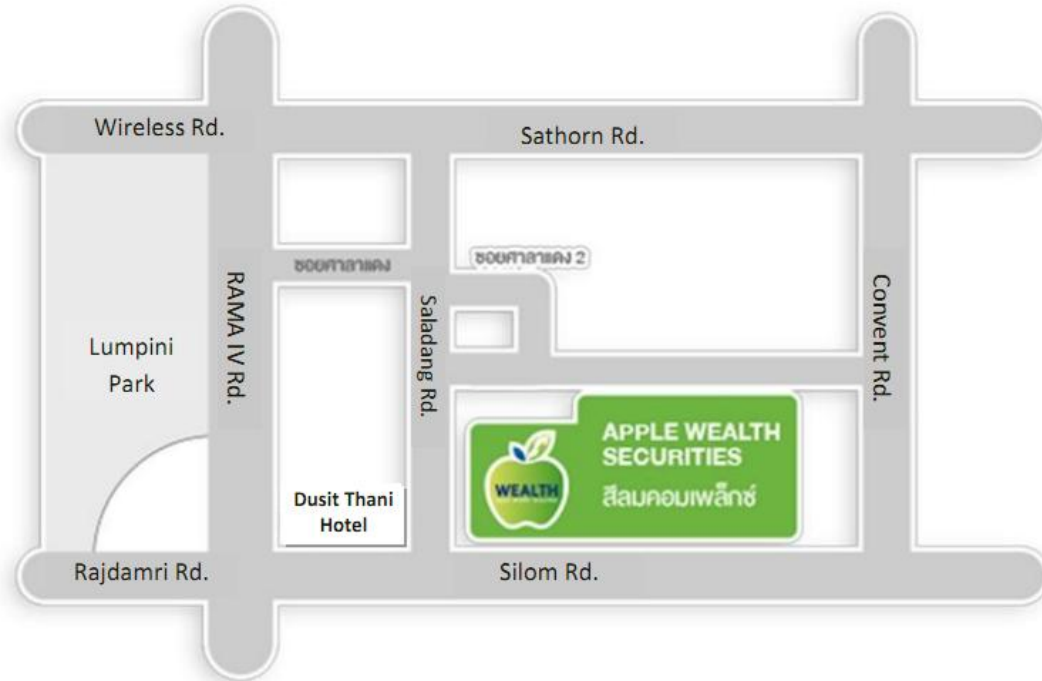

Map of the Venue for Subscription of Newly Issued Ordinary Share of Solartron Public Company Limited

CONTACT US

APPLE WEALTH SECURITIES PUBLIC COMPANY LIMITED
191 Silom Complex Building, 11th Floor
Silom Road, Silom, Bangrak, Bangkok 10500